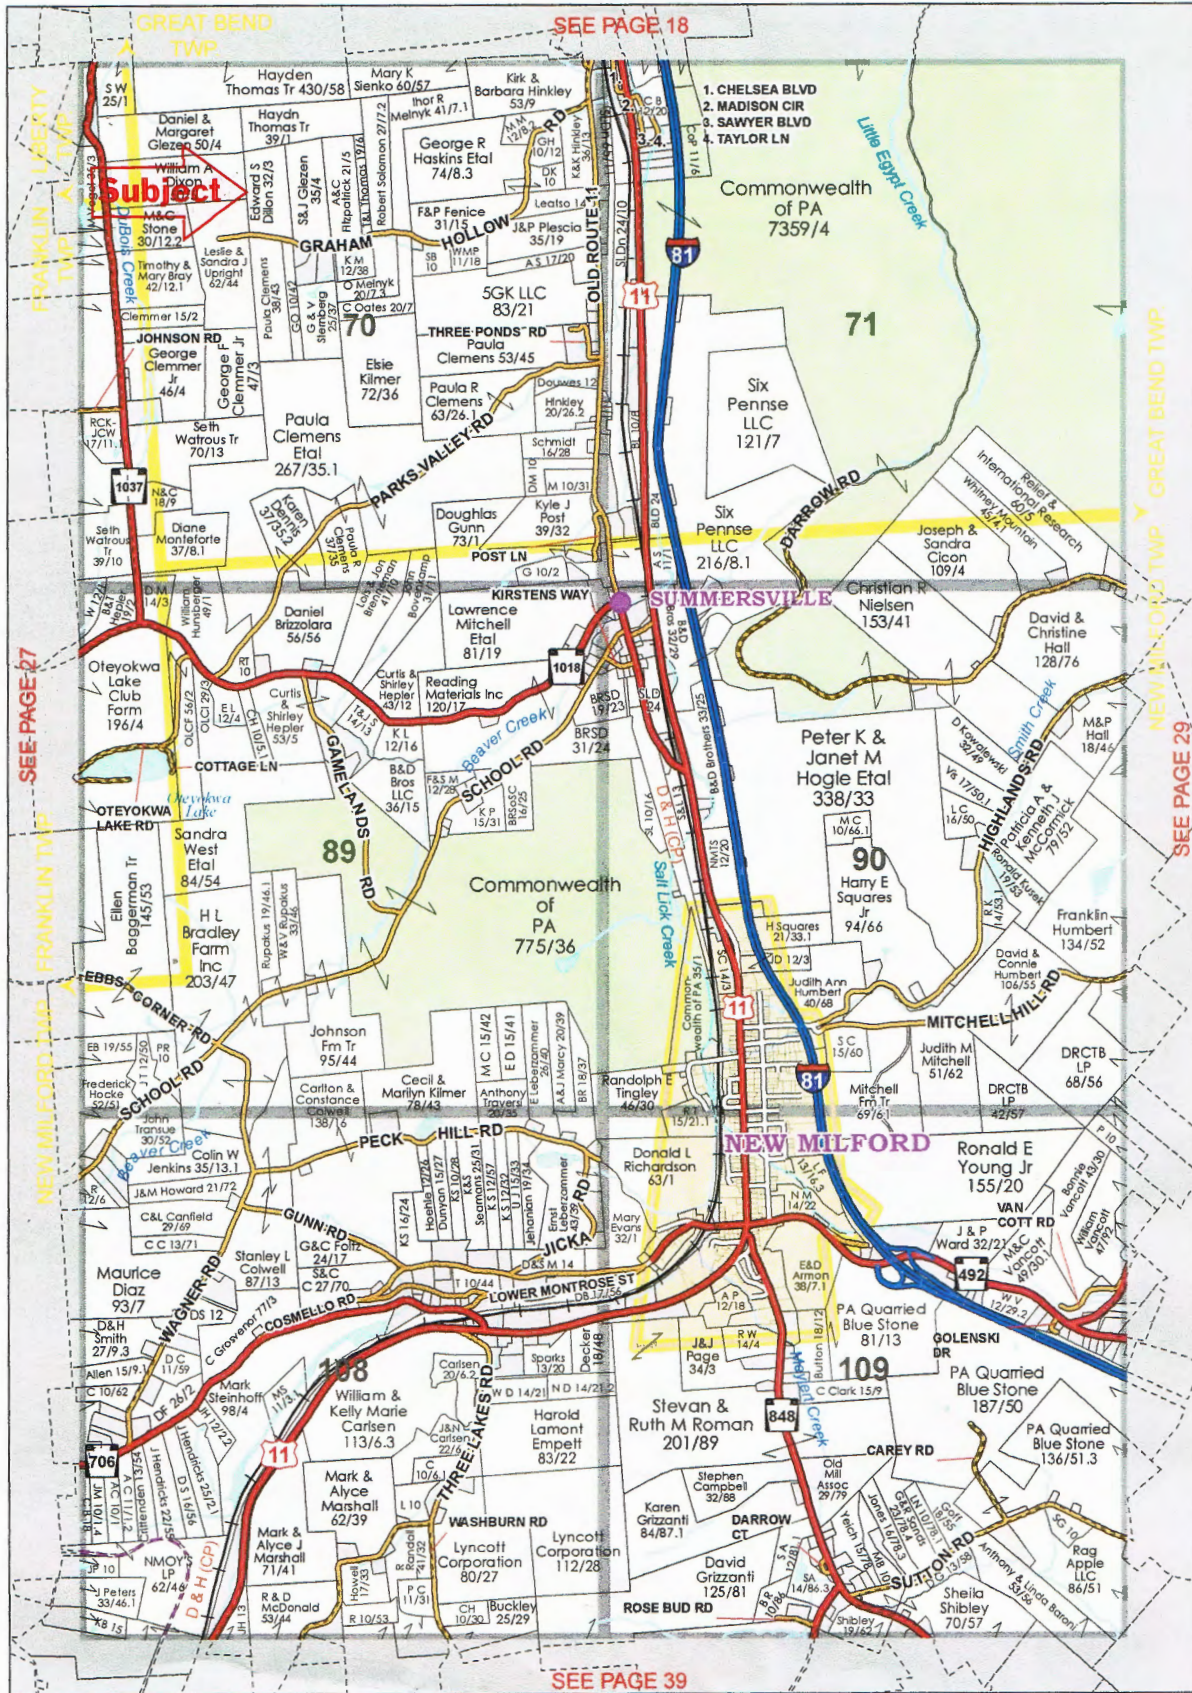

1 inch = 0.7 miles

0 0.5 1 Miles

# GRIDS 70-71, 89-90, 108-109

Copyright © 2023 Mapping Solutions

SEE PAGE 39