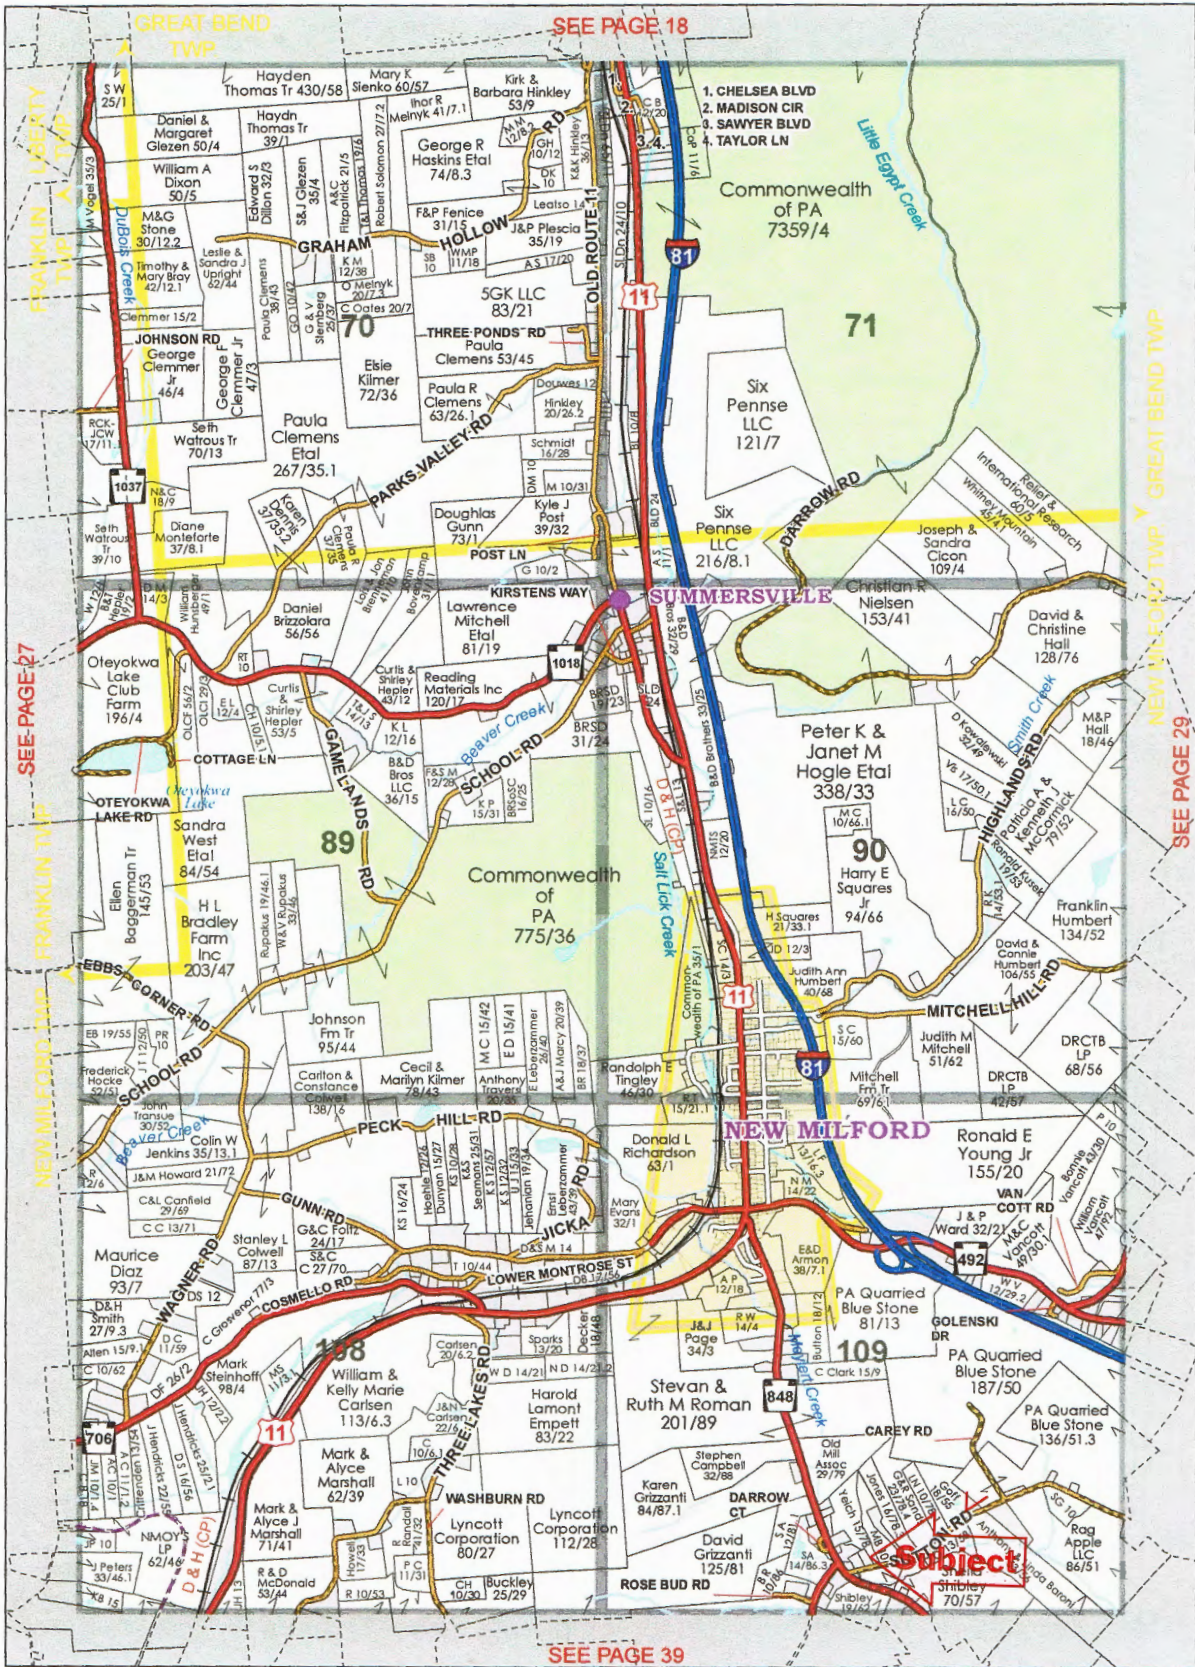

1 inch = 0.7 miles

# GRIDS 70-71, 89-90, 108-109

Copyright © 2023 Mapping Solutions

SEE PAGE 18

SEE PAGE 27

SEE PAGE 39

**Subject**