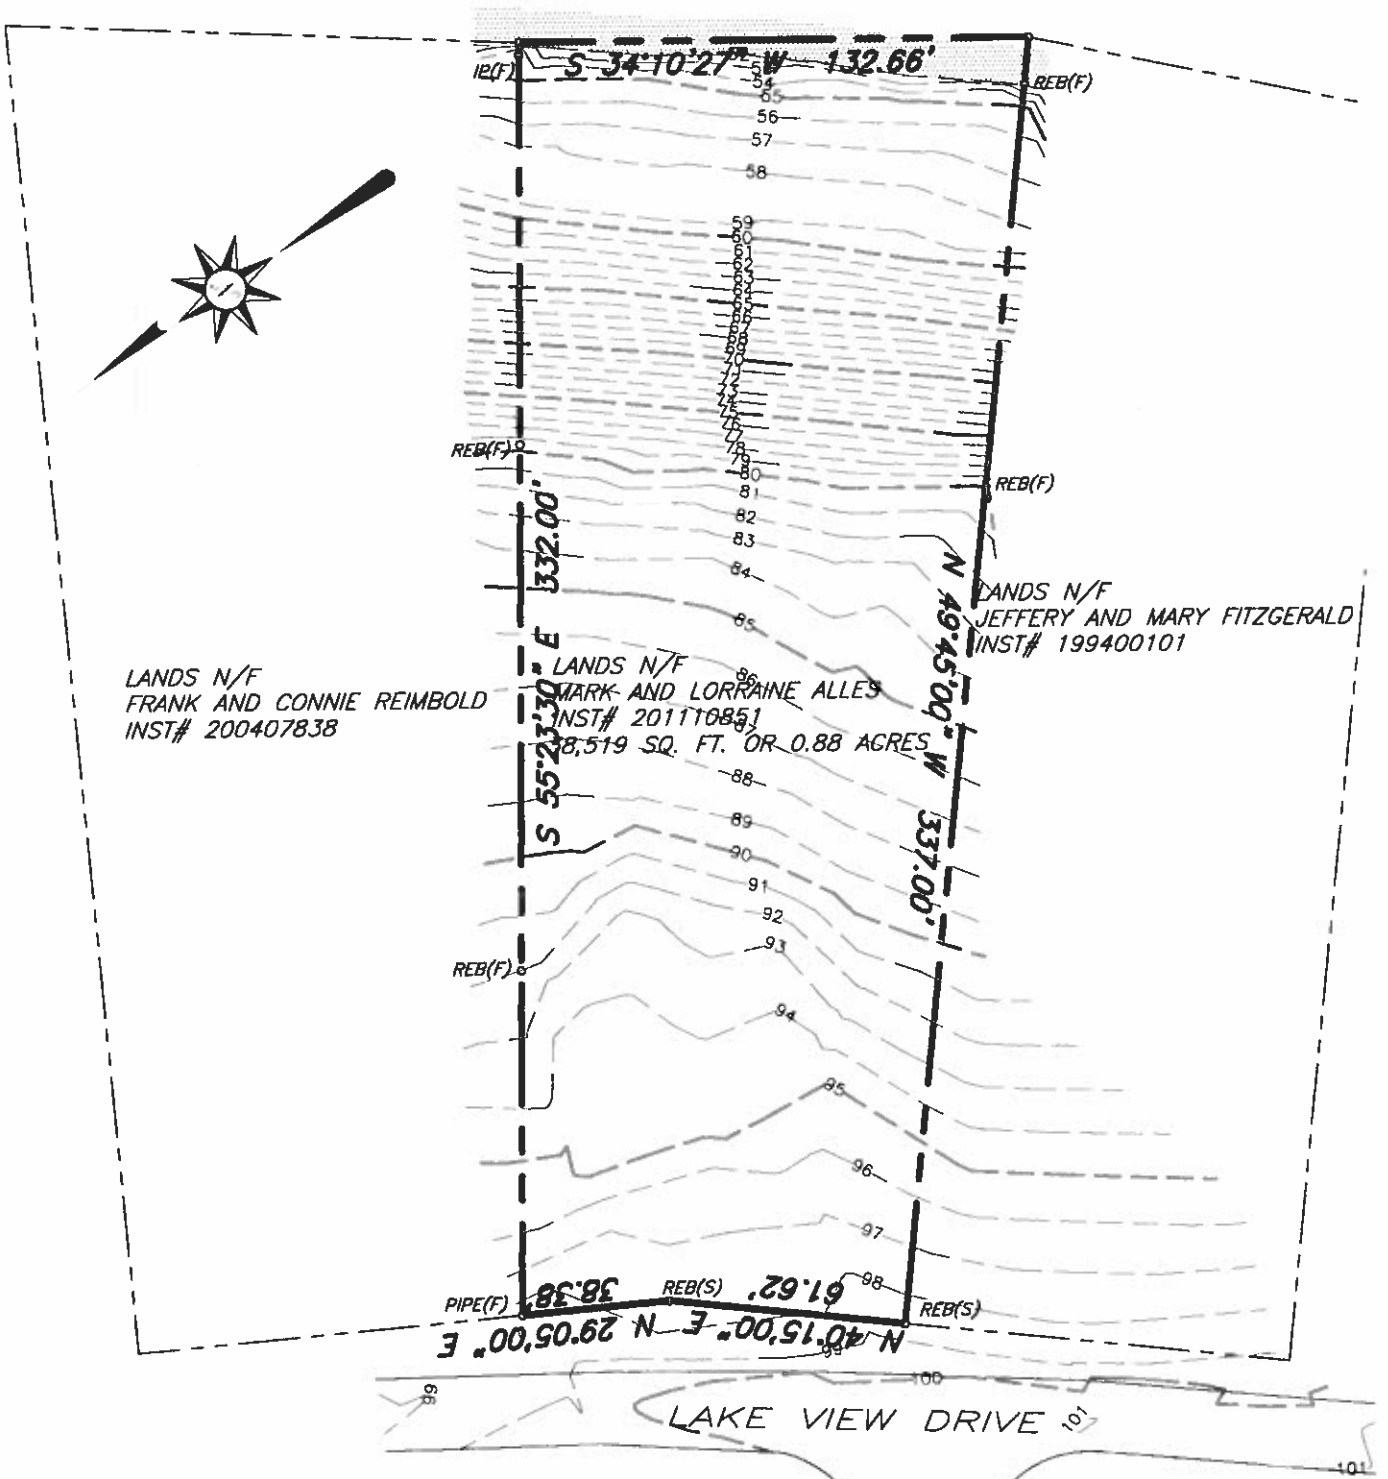

LAKE WALTER

LANDS N/F
FRANK AND CONNIE REIMBOLD
INST# 200407838

LANDS N/F
MARK AND LORRAINE ALLES
INST# 2011T0851
8,519 SQ. FT. OR 0.88 ACRES

LANDS N/F
JEFFERY AND MARY FITZGERALD
INST# 199400101

N 49°45'00" W 337.00'

E 332.00'

S 55°23'30" E

PIPE(F) 38.38' REB(S) 61.62' N 40°15'00" E N 29°05'00" E

Seal:

SITE PRO SURVEYING

410 Country Club Rd.
Dallas PA 19012
(610) 690-0222 FAX (610) 690-0222

Property Survey

Lot 17 Lake Walter

for

Mark and Lorraine Alles

83 Whitetail Drive
Dallas, Pa. 19012

Scale: 1" = 50'
Drawn By: CSV
Date: 12-DEC-11
Project No.:

Drawing No.
1 of 1